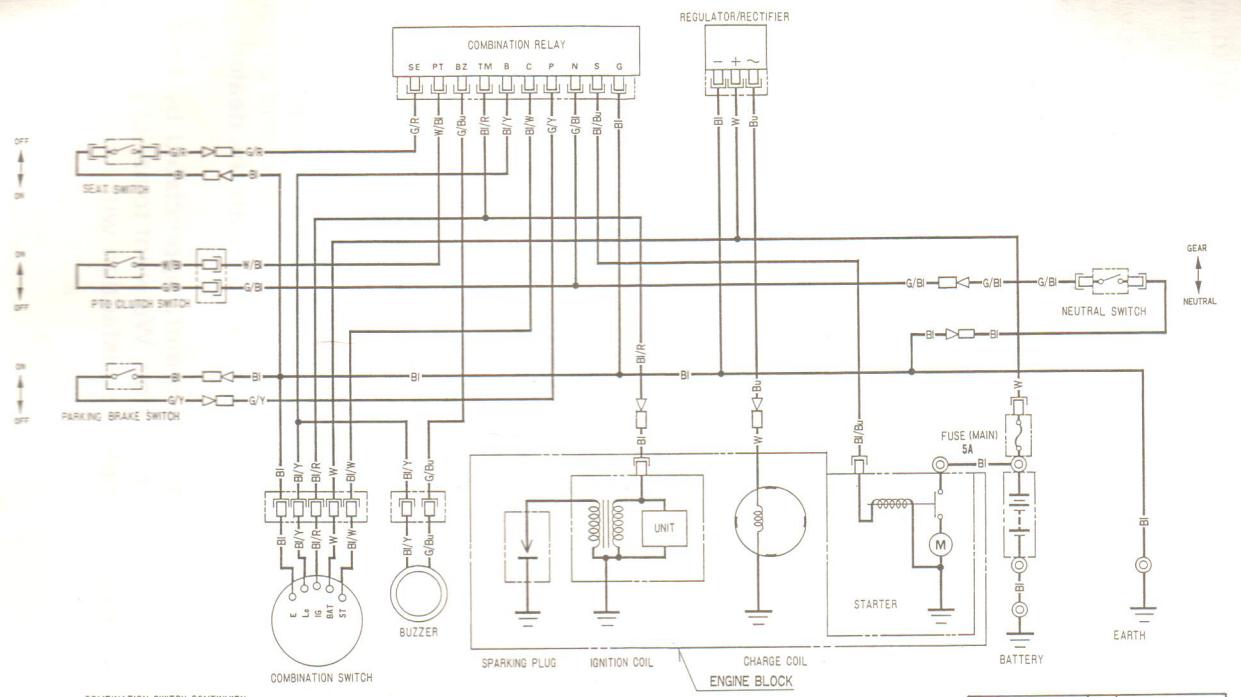

11. WIRING DIAGRAM

COMBINATION SWITCH CONTINUITY

	IG	E	BAT	L ₀	ST
OFF	○	○			
ON			○	○	
ST					○

- BI BLACK
- Y YELLOW
- Bu BLUE
- G GREEN
- R RED
- W WHITE
- Br BROWN
- O ORANGE
- Lb LIGHT BLUE
- Lg LIGHT GREEN
- P PINK
- Gr GRAY

COMBINATION SWITCH CONTINUITY

	IG	E	BAT	L ₀	ST
OFF	○	○			
ON			○	○	
ST					○

- BI BLACK
- Y YELLOW
- Bu BLUE
- G GREEN
- R RED
- W WHITE
- Br BROWN
- O ORANGE
- Lb LIGHT BLUE
- Lg LIGHT GREEN
- P PINK
- Gr GRAY