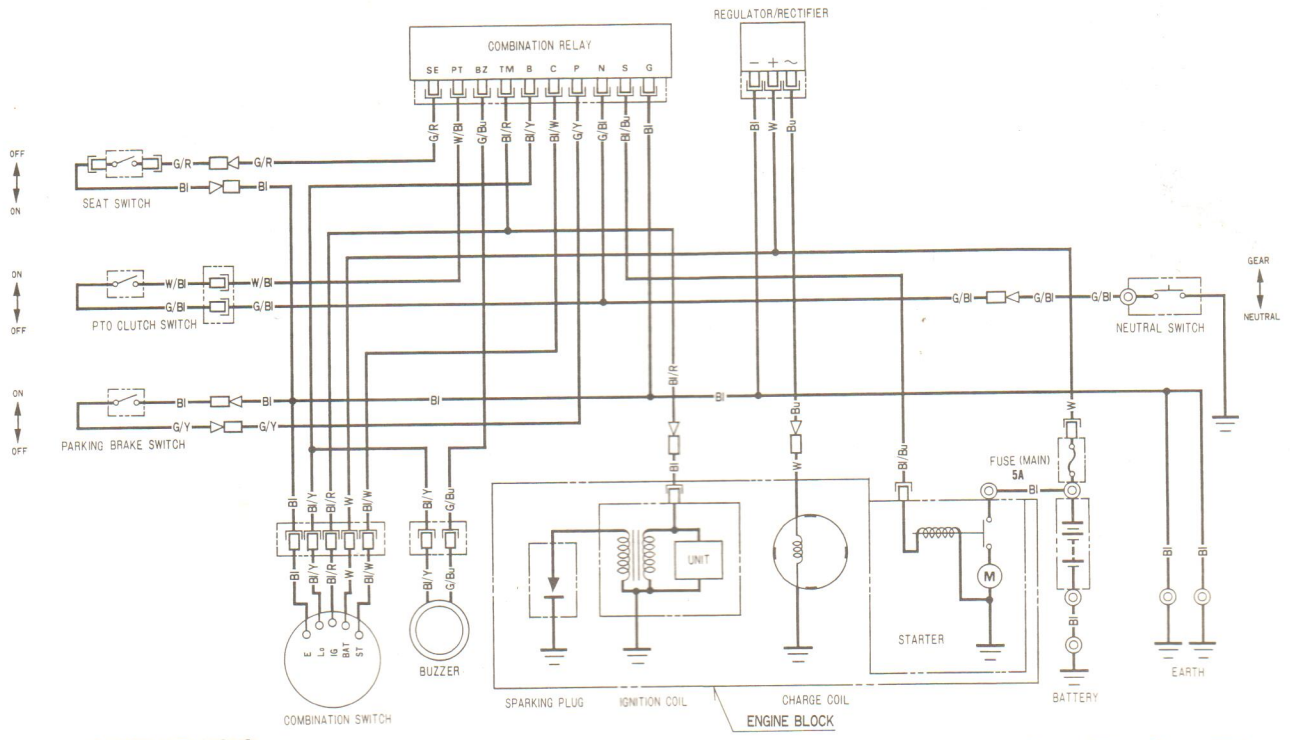

11. WIRING DIAGRAM

COMBINATION SWITCH CONTINUITY

	IG	E	BAT	L ₀	ST
OFF	○	○			
ON			○	○	
ST					○

- BI BLACK
- Y YELLOW
- Bu BLUE
- G GREEN
- R RED
- W WHITE
- Br BROWN
- O ORANGE
- Lb LIGHT BLUE
- Lg LIGHT GREEN
- P PINK
- Gr GRAY

COMBINATION SWITCH CONTINUITY

	IG	E	BAT	L ₀	ST
OFF	○	○			
ON			○	○	
ST					○

- BI BLACK
- Y YELLOW
- Bu BLUE
- G GREEN
- R RED
- W WHITE
- Br BROWN
- O ORANGE
- Lb LIGHT BLUE
- Lg LIGHT GREEN
- P PINK
- Gr GRAY